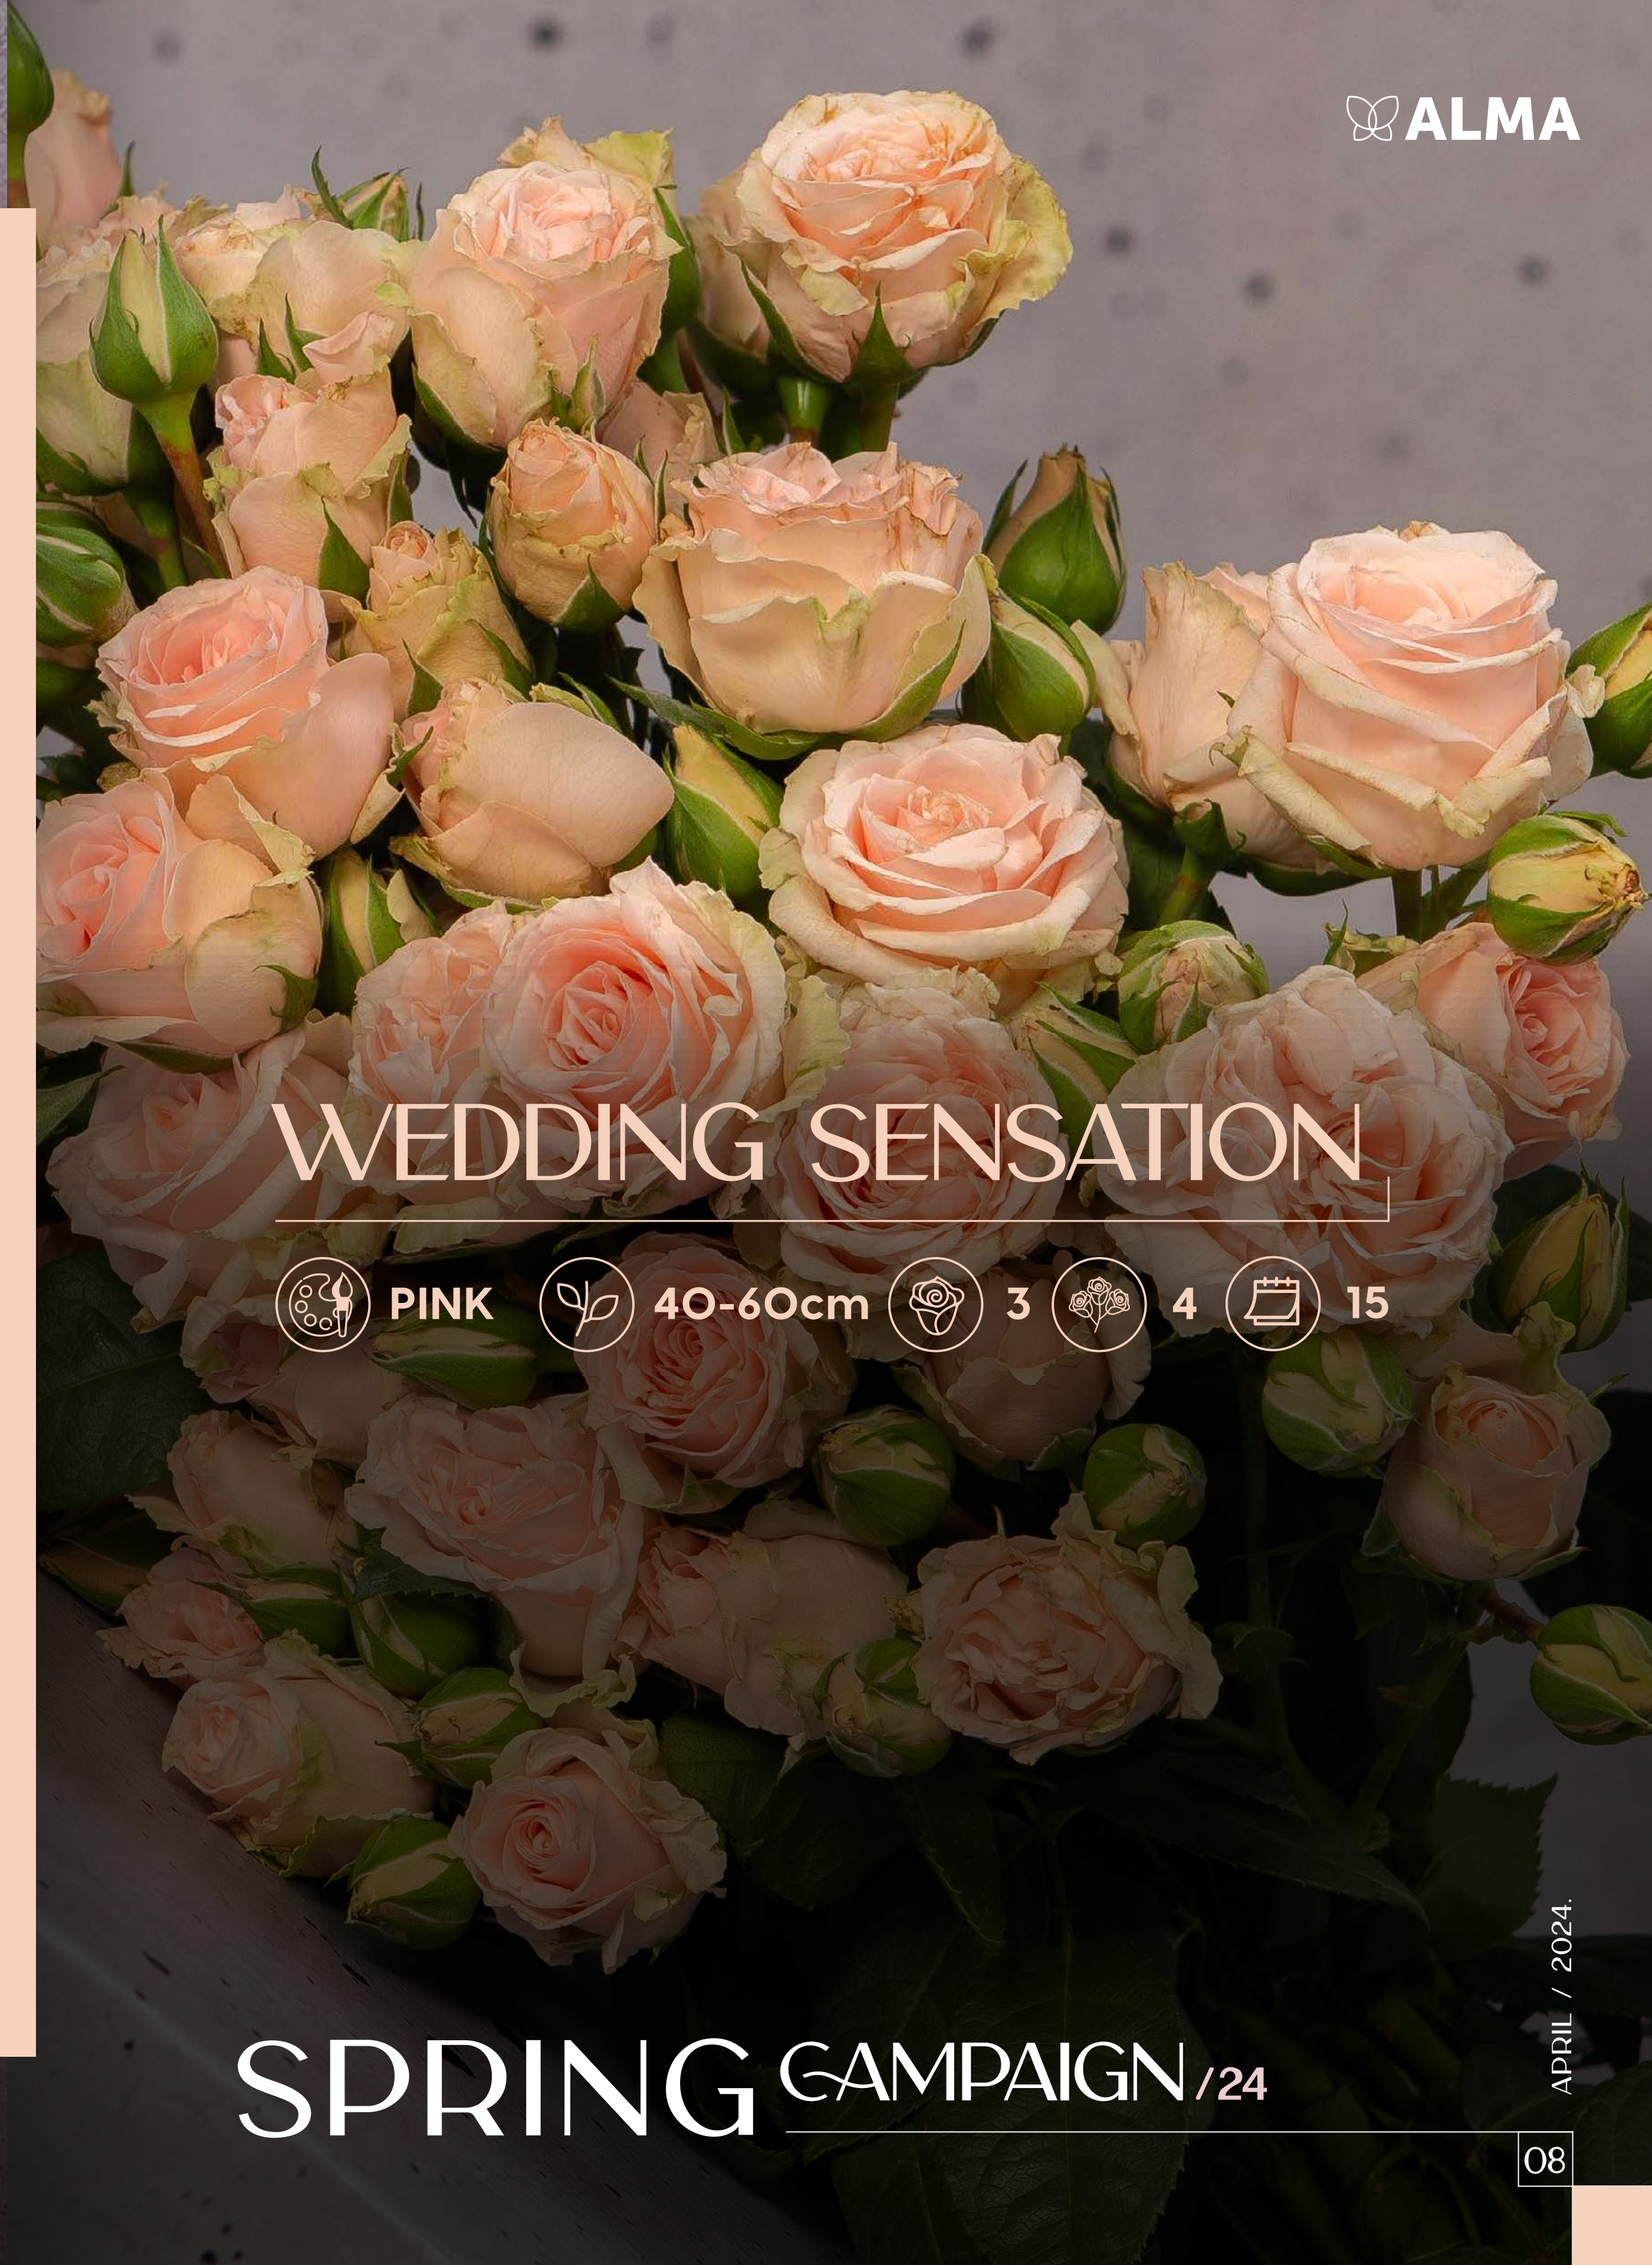

WEDDING SENSATION

PINK 40-60cm 3 4 15

SPRING CAMPAIGN /24