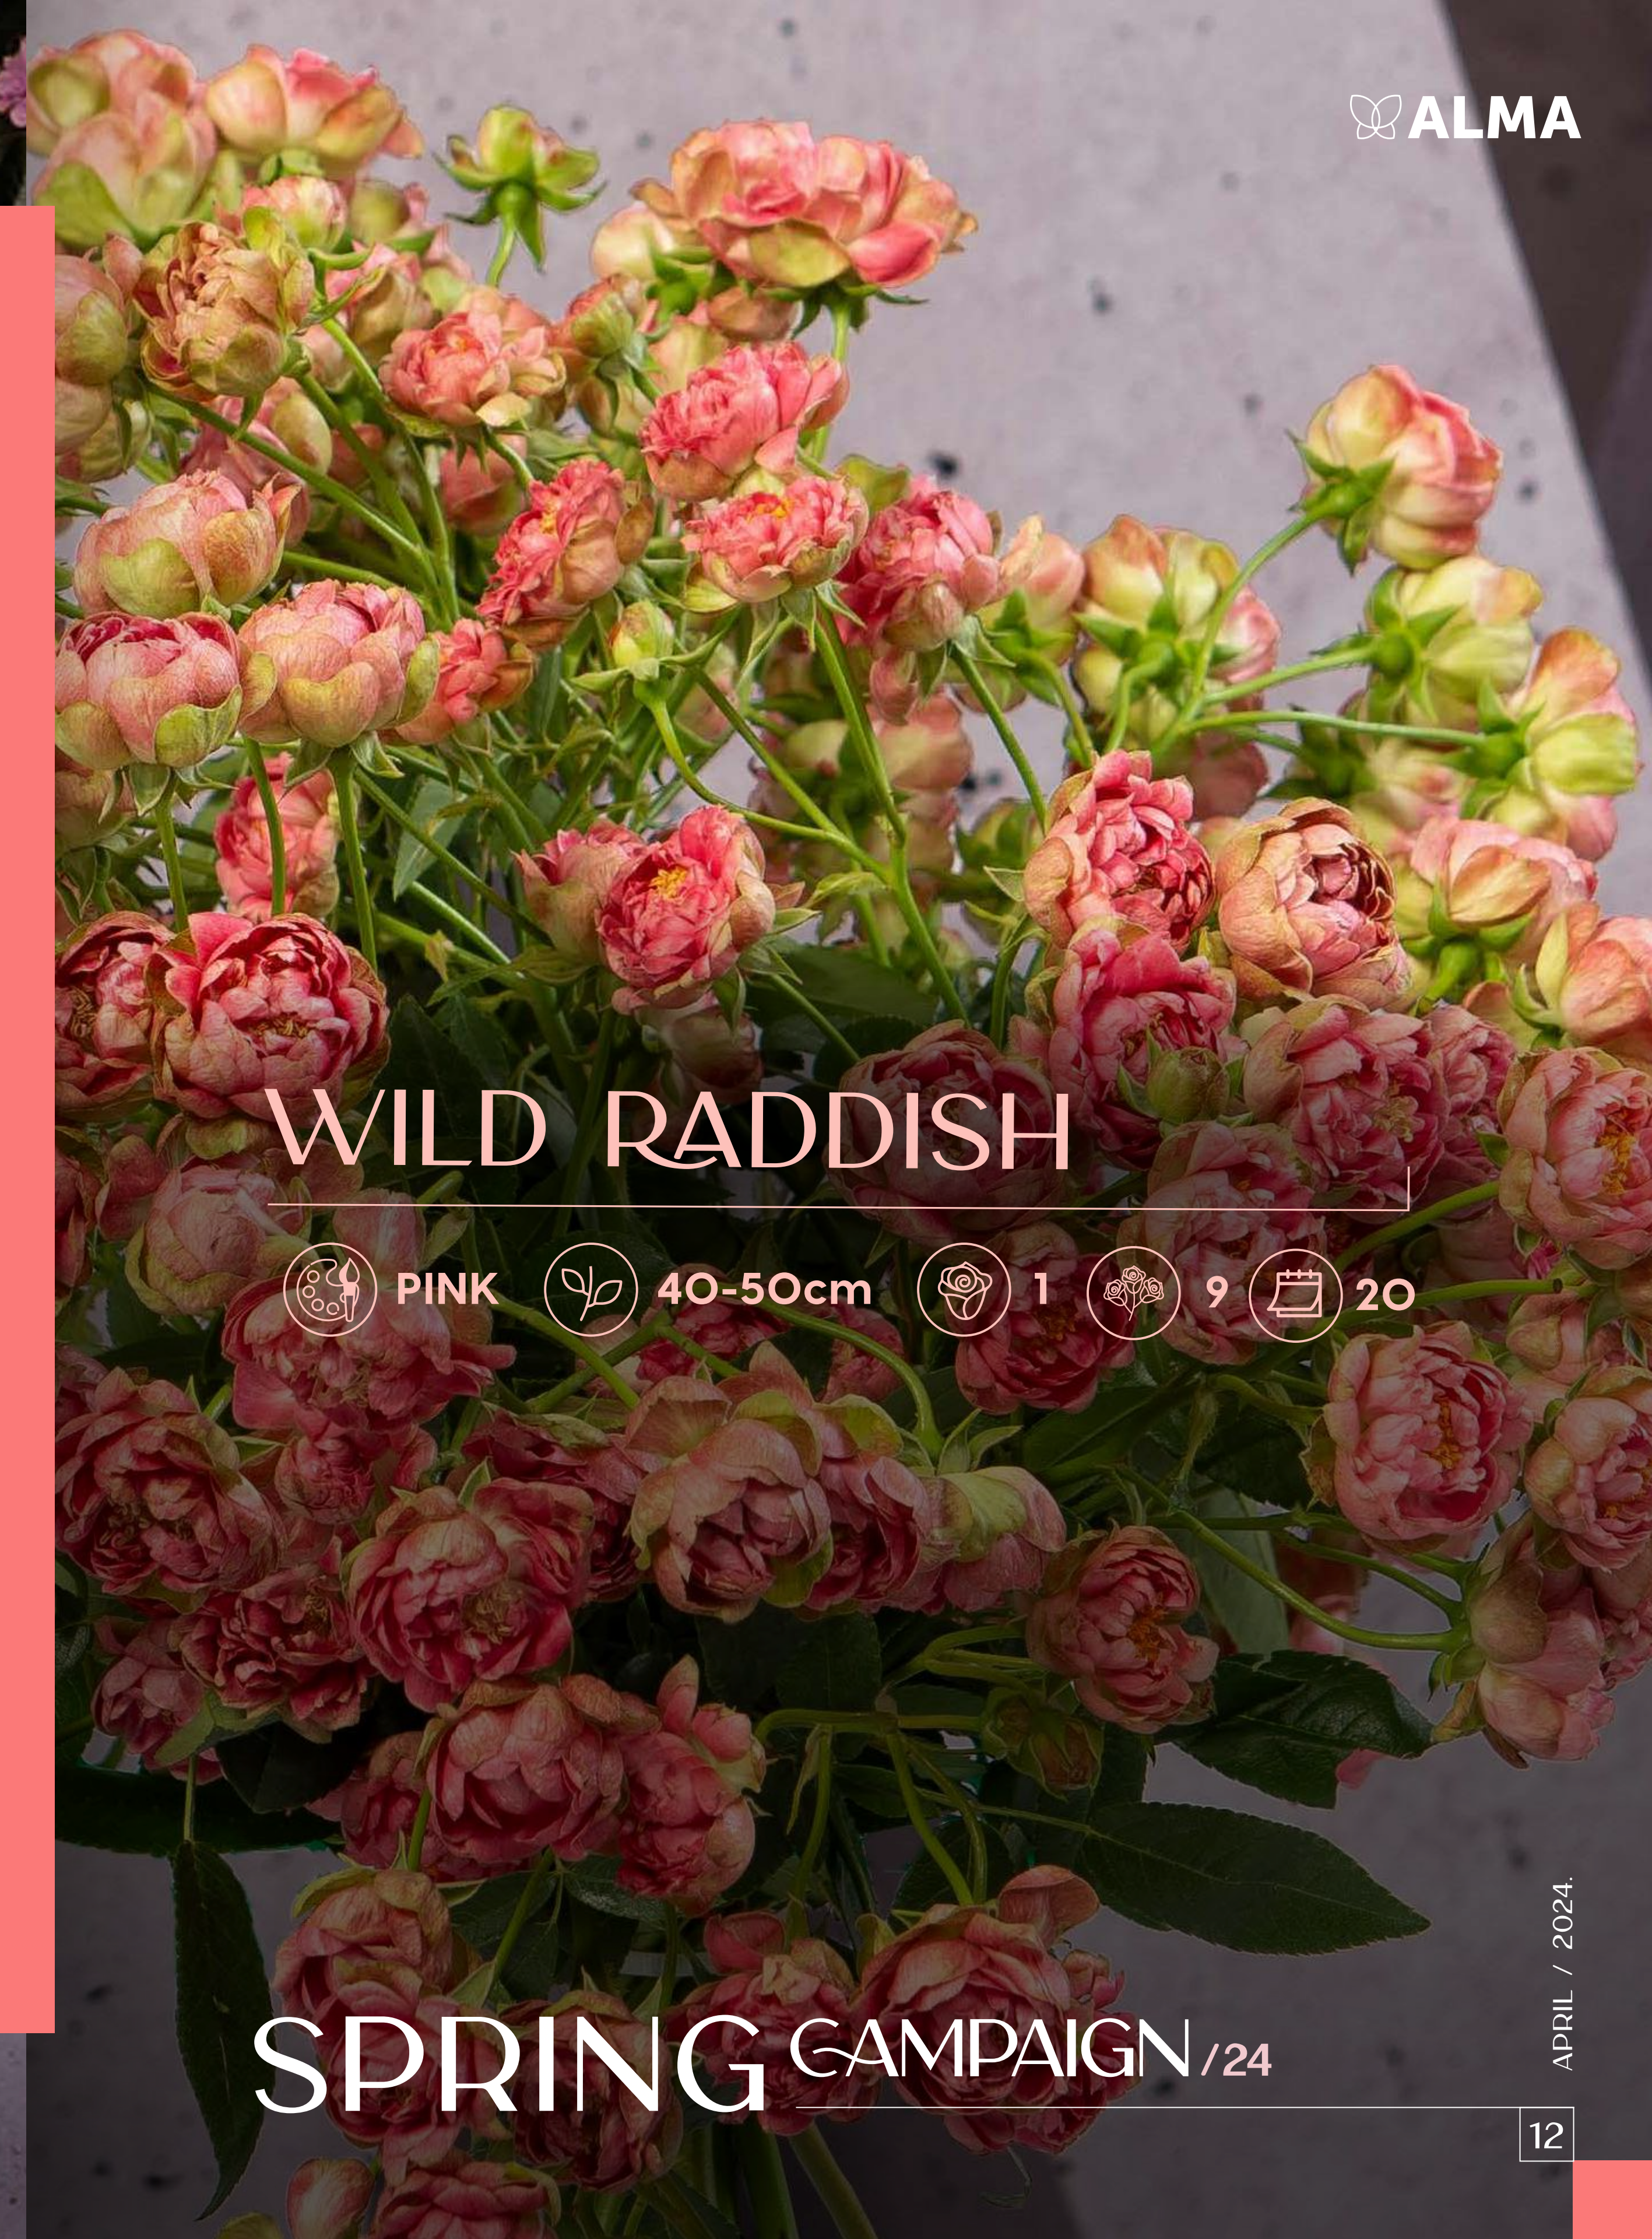

WILD RADDISH

PINK 40-50cm 1 9 20

SPRING CAMPAIGN /24